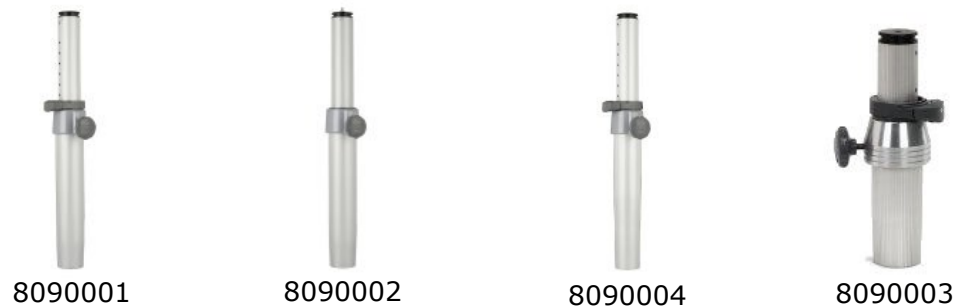

8090038

8090033

8090040

8090037

8090035

NORFOLK MARINE

COLUMNS

DESCRIPTION	PRICE INC VAT	
ZWS 69440 76 MM Dia 400 MM Long 1 Taper Column	£30.00	8090010
ZWS 68440 60 MM Dia 400 MM Long 1 Taper Column	£30.00	8090011
ZWS 68071 60 MM DIA 710 MM Long 1 Taper Column	£37.63	8090012
ZWS 68266 60 MM DIA 660 MM Long 2 Tapers Column	£35.72	8090013
ZWS 68066 60 MM Dia 660 MM Long 1 Taper Column	£35.72	8090014
ZWS 68271 60 MM Dia 710 MM Long 2 Tapers Column	£37.63	8090015
ZWS 69266 76 MM Dia 660 MM Long 1 Taper Column	£38.18	8090052

SEAT PEDESTALS

DESCRIPTION	PRICE INC VAT	
ZWS 62070 Manual 545-780 MM Seat Pedestal	£117.82	8090001
ZWS 62510 Powermatic 555-825 MM Seat Pedestal	£199.63	8090002
ZWS62080 Manual 330-430 MM Seat Pedestal	£106.91	8090003
ZWS 62530 Manual 435-690 MM (125 MM Through Floor) Seat Pedestal	£118.91	8090004